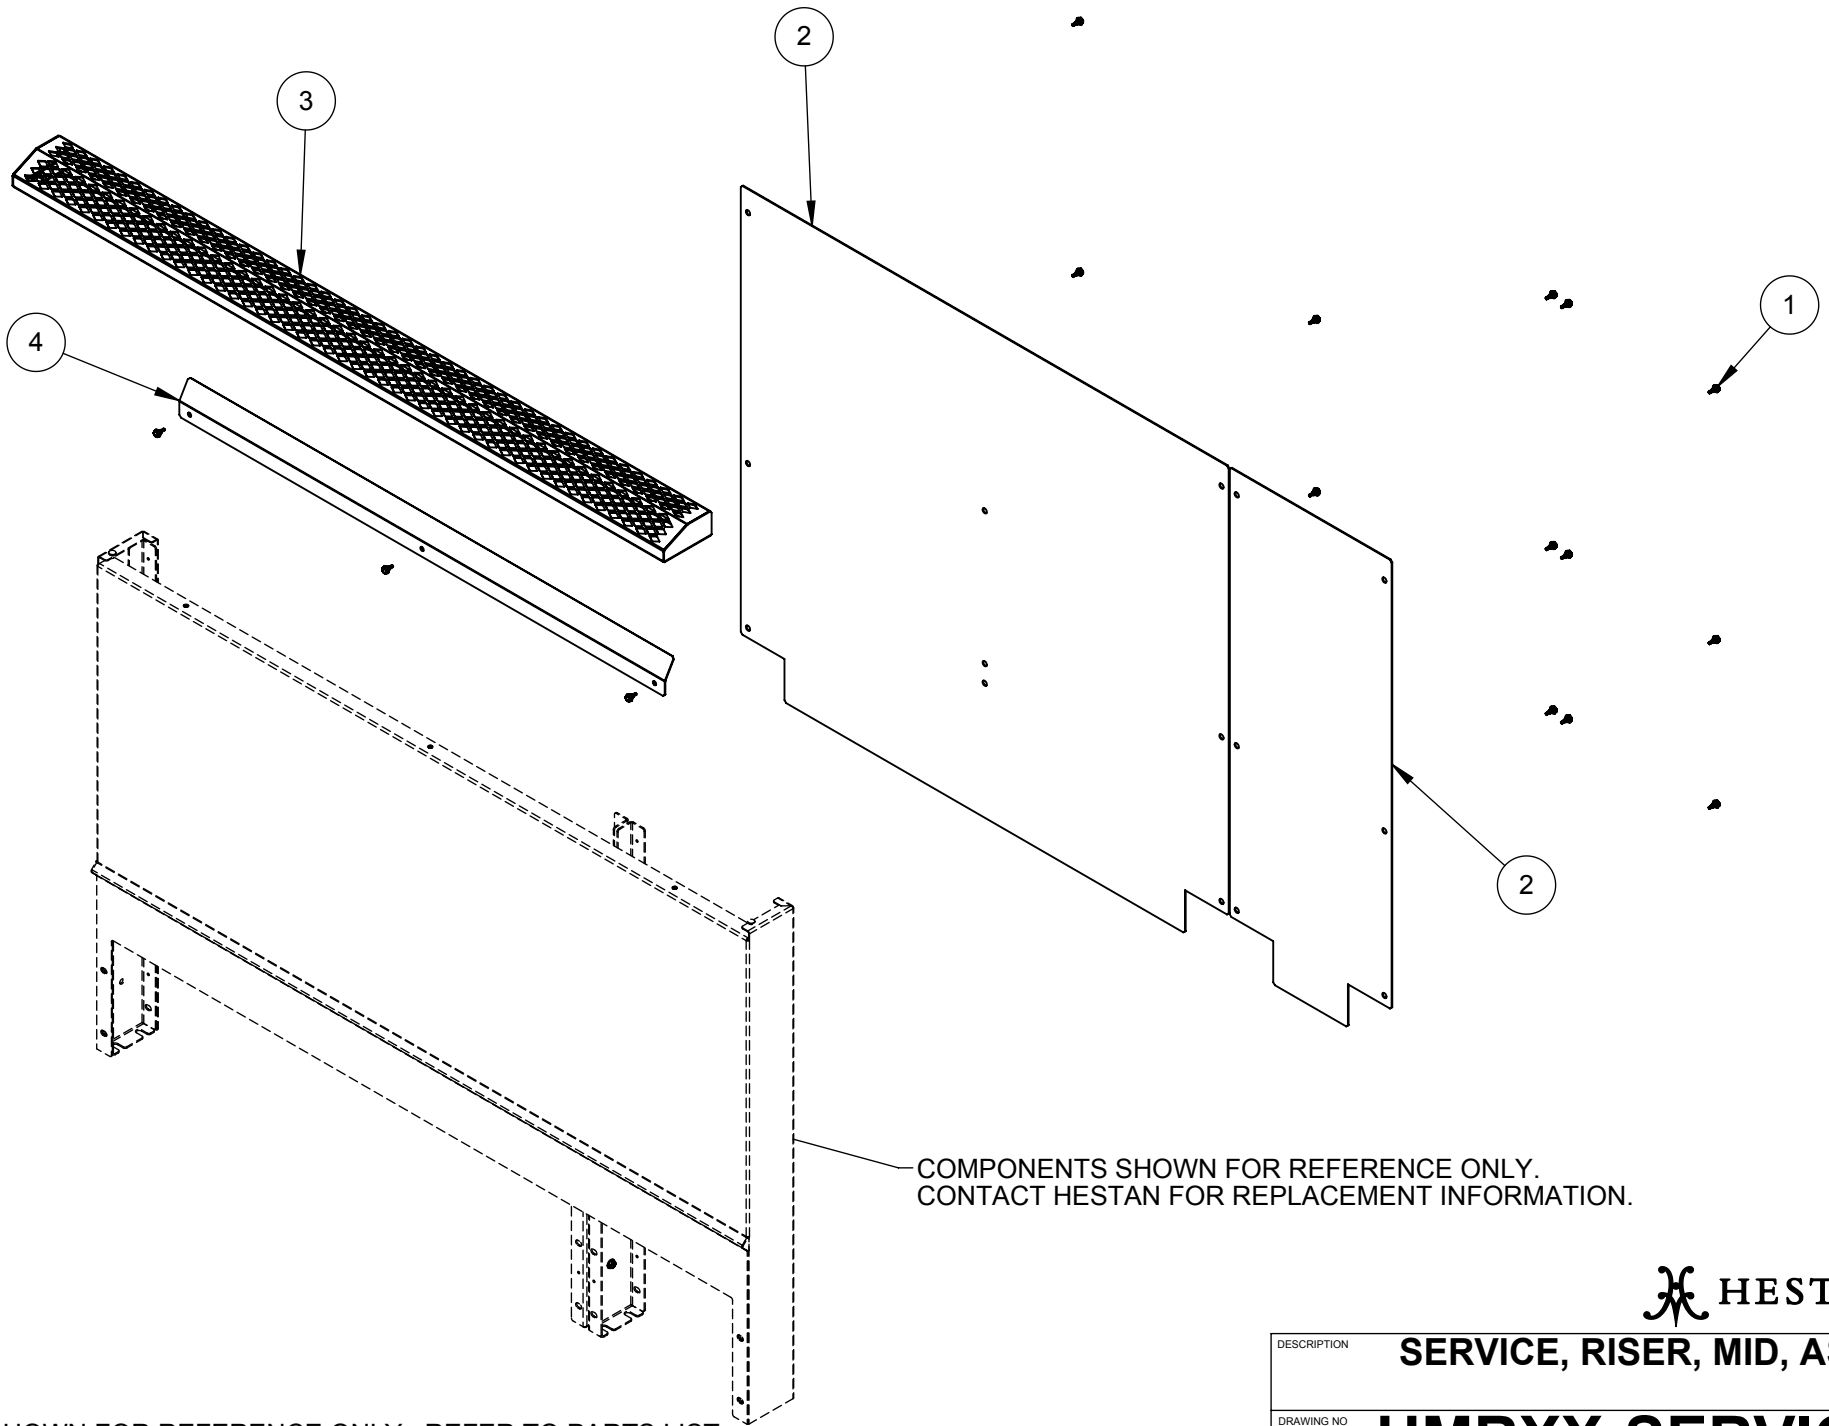

Commercial Service Parts

RISER (HMR)

Hestan Commercial Corporation
3375 E. La Palma Ave.
Anaheim, CA 92806
(888) 905-7463

RETAIN THIS FOR FUTURE REFERENCE

Revised: May 15, 2020

COMPONENTS SHOWN FOR REFERENCE ONLY.
CONTACT HESTAN FOR REPLACEMENT INFORMATION.

NOTES:
HMR48 SHOWN FOR REFERENCE ONLY. REFER TO PARTS LIST
FOR SPECIFIC MODEL DETAILS.

 HESTAN

DESCRIPTION	SERVICE, RISER, MID, ASSY
DRAWING NO	HMRXX-SERVICE