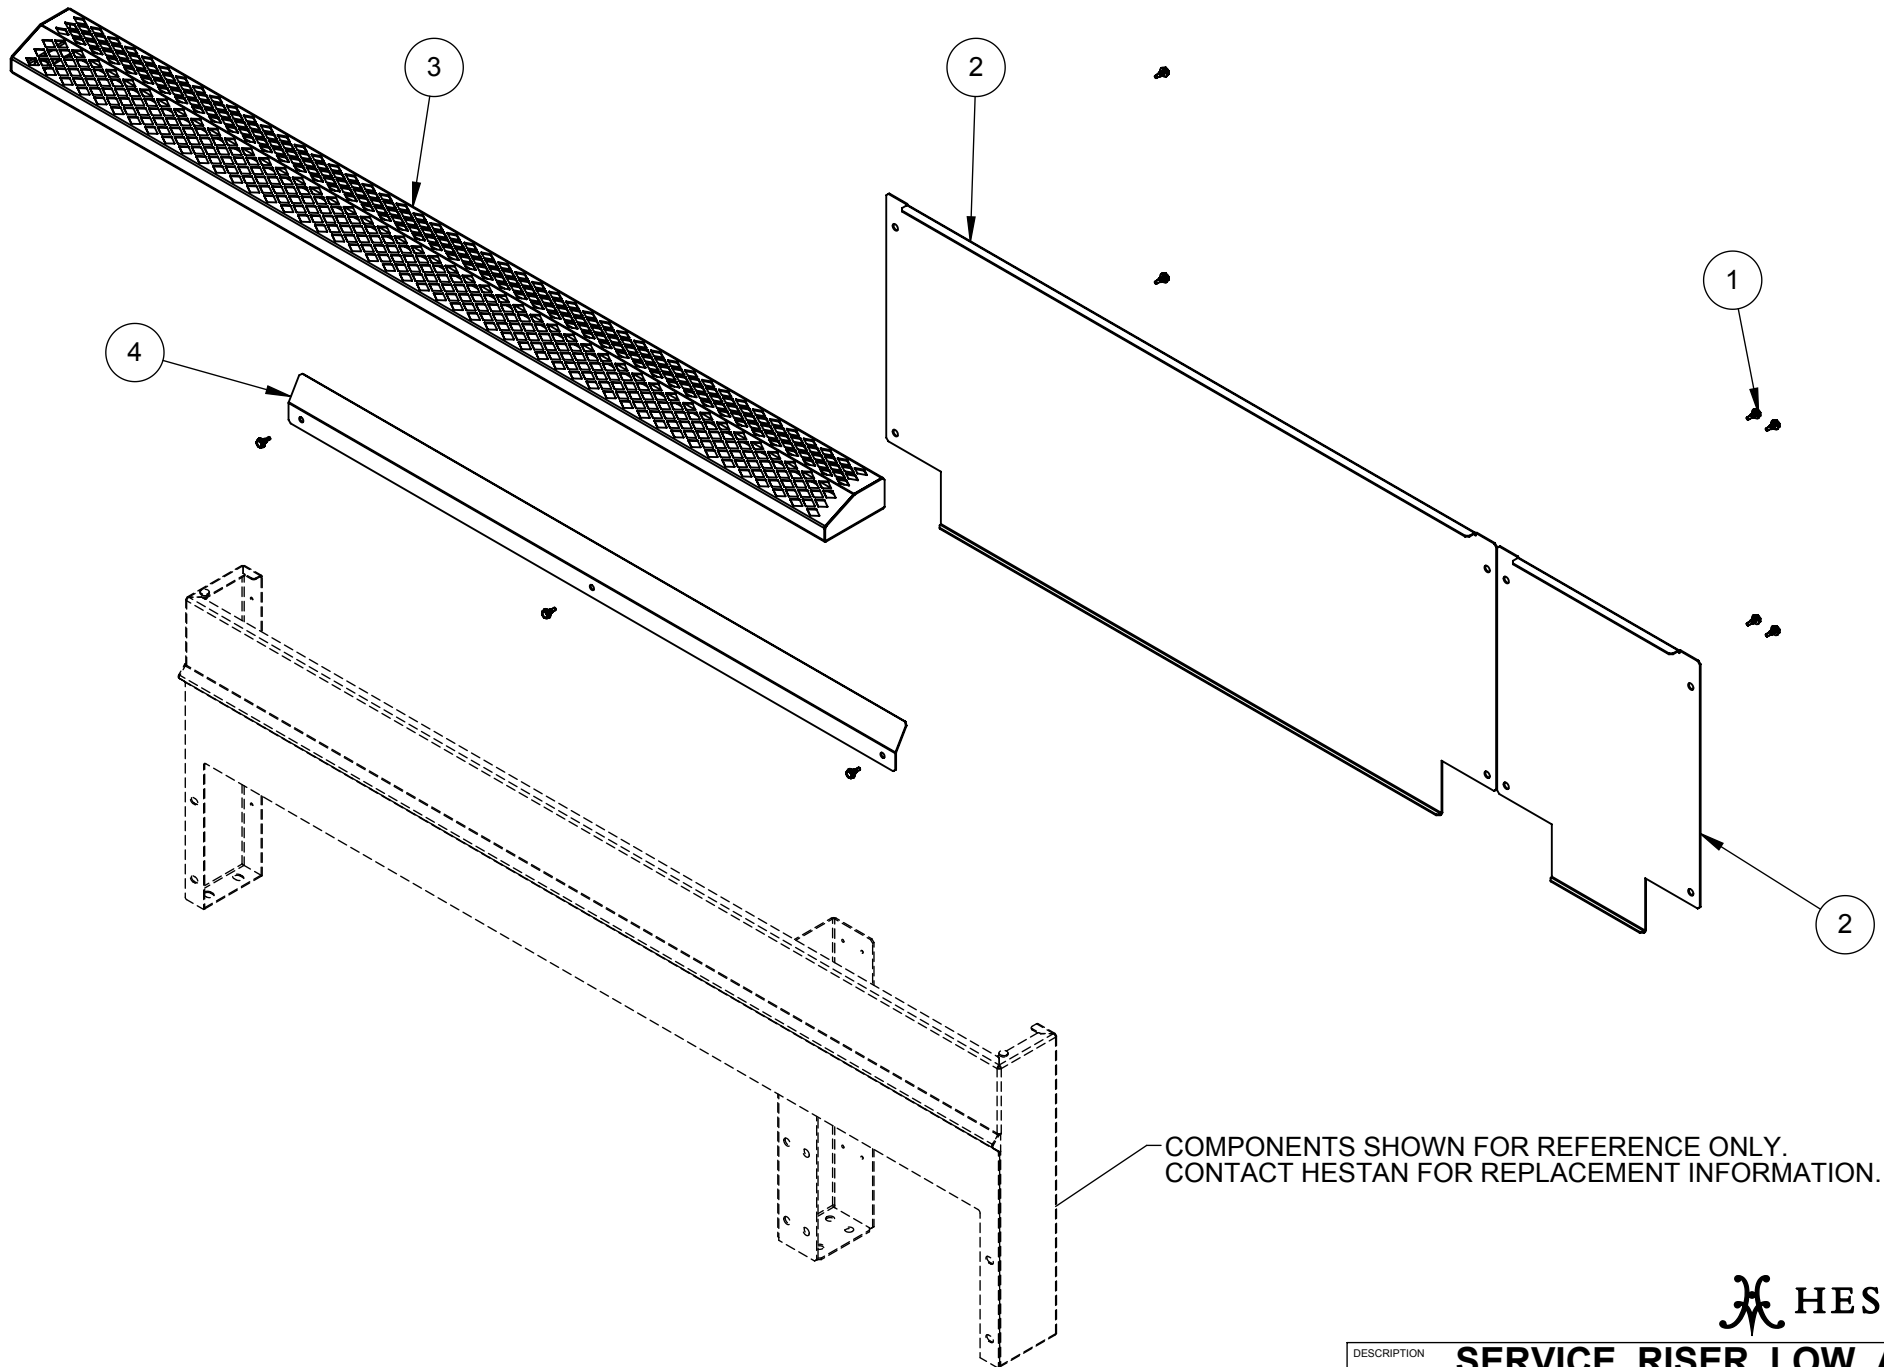

*Commercial Service Parts*

**LOW RISER (HLR)**

Hestan Commercial Corporation  
3375 E. La Palma Ave.  
Anaheim, CA 92806  
(888) 905-7463

RETAIN THIS FOR FUTURE REFERENCE

Revised: May 15, 2020

NOTES:  
HLR48 SHOWN FOR REFERENCE PURPOSES ONLY. REFER TO PARTS LIST  
FOR SPECIFIC MODEL DETAILS.

 HESTAN

DESCRIPTION	<b>SERVICE, RISER, LOW, ASSY</b>
DRAWING NO	<b>HLRXX-SERVICE</b>